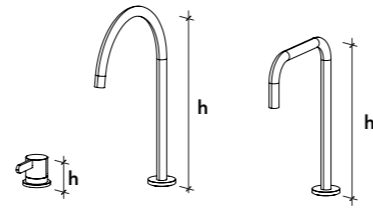

Leaf

A modest design, that matches with all our basins. At Not Only White we aim to keep it simple. But always distinctive. This is how our Leaf tap series was born.

What makes this design appealing is the 5cm long lever with rounded grip for easy use. The deck mounted mixer is flexible when it comes to its position on the surface.

The shape of the lever is inspired on the leaves of the Pagoda tree.

design by Marike Andeweg

● Stainless steel

Leaf

Leaf Models

Specifications

- deck mounted spout with 1/2" fitting
- deck mounted single lever basin mixer with 3/8"GAS warm and cold water fitting
- available as separate items or in sets
- satin stainless steel

LFSET01-SA
h350mm
rounded spout + mixer

LF241-SA
h350mm
rounded spout

LFSET02-SA
h300mm
edged spout + mixer

LF235-SA
h300mm
edged spout

LF711-SA
h57xØ40mm
single lever basin mixer

Materials and colors

Satin stainless steel