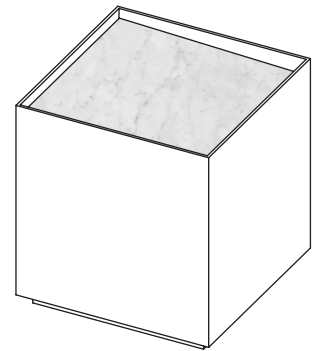

## Scape Models

**FSC01**  
w840 x d840 x h900mm  
with white Hi-Macs blocks interior

**FSC05**  
w840 x d840 x h900mm  
with white Hi-Macs blocks interior

**FSC03**  
w840 x d840 x h900mm  
with Neolith Blanco Carrara interior

**FSC07**  
w840 x d840 x h900mm  
with Neolith Blanco Carrara interior

**FSC20**  
w600 x d400 x h900mm  
bowl width 376mm

**FSC30**  
w600 x d400 x h900mm  
bowl width 376mm

**FSC21**  
w840 x d400 x h900mm  
bowl width 616mm

**FSC31**  
w840 x d400 x h900mm  
bowl width 616mm