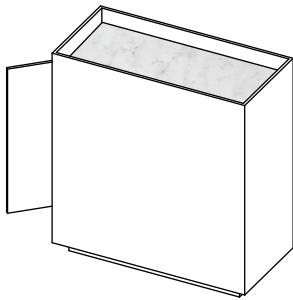

**FSC20**  
w600 x d400 x h900mm  
bowl width 376mm

**FSC30**  
w600 x d400 x h900mm  
bowl width 376mm

**FSC21**  
w840 x d400 x h900mm  
bowl width 616mm

**FSC31**  
w840 x d400 x h900mm  
bowl width 616mm

**FSC22**  
w1000 x d400 x h900mm  
bowl width 776mm

**FSC32**  
w1000 x d400 x h900mm  
bowl width 776mm

**FSC23**  
w1200 x d400 x h900mm  
bowl width 976mm

**FSC33**  
w1200 x d400 x h900mm  
bowl width 976mm

## Specifications

- delivered in White Hi-Macs
- Neolith Blanco Carrara interior
- floor-standing with adjustable feet
- with integrated cabinet with access hatch
- to be placed against wall (back side is open)

**FSC40**  
w600 x d400 x h900mm  
bowl width 576mm

**FSC50**  
w600 x d400 x h900mm  
bowl width 576mm

**FSC41**  
w840 x d400 x h900mm  
bowl width 816mm

**FSC51**  
w840 x d400 x h900mm  
bowl width 816mm