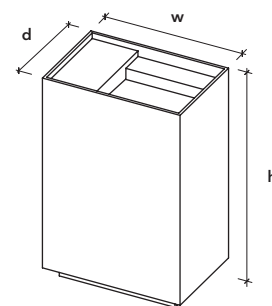

## Scape Models

**FSC01**  
w840 x d840 x h900mm  
with white Hi-Macs blocks interior

**FSC05**  
w840 x d840 x h900mm  
with white Hi-Macs blocks interior

**FSC03**  
w840 x d840 x h900mm  
with Neolith Blanco Carrara interior

**FSC20**  
w600 x d400 x h900mm  
bowl width 376mm

**FSC30**  
w600 x d400 x h900mm  
bowl width 376mm

**FSC21**  
w840 x d400 x h900mm  
bowl width 616mm

**FSC31**  
w840 x d400 x h900mm  
bowl width 616mm

**FSC40**  
w600 x d400 x h900mm  
bowl width 576mm

**FSC50**  
w600 x d400 x h900mm  
bowl width 576mm

**FSC41**  
w840 x d400 x h900mm  
bowl width 816mm

**FSC51**  
w840 x d400 x h900mm  
bowl width 816mm

**FSC60**  
w600 x d400 x h900mm  
bowl width 576mm

**FSC70**  
w600 x d400 x h900mm  
bowl width 576mm

**FSC61**  
w840 x d400 x h900mm  
bowl width 816mm

**FSC71**  
w840 x d400 x h900mm  
bowl width 816mm