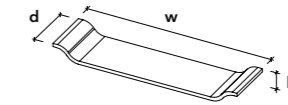

Specifications

- available in white, grey or concrete Himacs

Axis bath tray

AASTR01
w685 x d175 x h52mm
bath tray for Axis FAX01

AASTR02
w740 x d175 x h52mm
bath tray for Axis FAX02

Loop bath tray

ALPTR01
w700 x d175 x h44mm
bath tray for Loop FLP01

ALPTR03
w670 x d175 x h44mm
bath tray for Loop FLP03

Materials and colors

- Himacs**
- White
 - Grey
 - Concrete