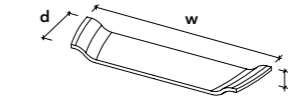

Specifications

- available in white, grey or concrete Himacs

Axis bath tray

AASTR01
w685 x d175 x h52mm
bath tray for Axis FAX01

AASTR02
w740 x d175 x h52mm
bath tray for Axis FAX02

Loop bath tray

ALPTR01
w700 x d175 x h44mm
bath tray for Loop FLP01

ALPTR03
w670 x d175 x h44mm
bath tray for Loop FLP03

Materials and colors

- Himacs**
- White
 - Grey
 - Concrete