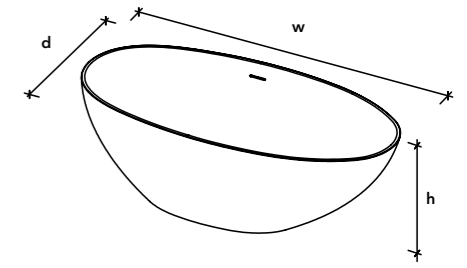

Ease bath is best described as a warmly, playful asymmetrical design but with an almost sculptural appearance. Because of its compact dimensions this bath fits easily in smaller bathrooms while keeping its spacious, luxurious look.

With its comfortable inner lines, Ease bath creates a wonderful bathing experience. And when not in use, a beautiful object to look at.

Specifications

- including pop-up waste kit with Velluto® drain cover and 1 ½" bottle trap
- with integrated overflow
- not fit for third party fill or overflow systems
- capacity at overflow level 266 liters
- net weight ±x100kg
- optional: Palette finish in custom NCS or RAL color possible
- optional: Soft Touch coating in custom NCS or RAL color possible