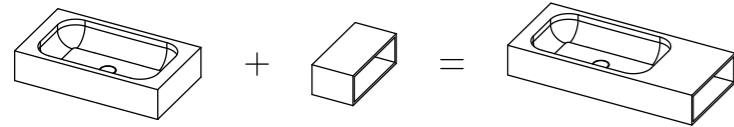

Unit cabinet

The Unit storage space is created to compliment all of our Himacs basins and Flat shelf by integrating much-welcomed extra storage space into the designs without compromising their simple aesthetics.

Unit is available as front, side, top and bottom storage space.

Design by Marike Andeweg

White Himacs

Specifications

- seamlessly integrated
- including mounting hole(s)

Side Unit

d140 - 260mm

d261 - 450mm

CSIU302630
w100 - 300mm
w 100 - 300mm
d 140 - 260mm
h 150 - 300mm

CSIU304530
w100 - 300mm
w 100 - 300mm
d 261 - 450mm
h 150 - 300mm

Front Unit

d140 - 260mm

d261 - 450mm

CFRU302630
w100 - 300mm
w 100 - 300mm
d 140 - 260mm
h 150 - 300mm

- seamlessly integrated
- including mounting hole(s) for bottom unit

Top Unit

d140 - 260mm

d261 - 450mm

CTPU302630
w300 - 700mm
w 100 - 300mm
d 140 - 260mm
h 150 - 300mm

CTPU304530
w300 - 700mm
w 100 - 300mm
d 261 - 450mm
h 150 - 300mm