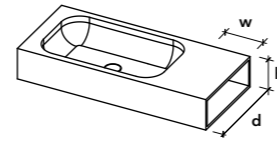

Unit is available as front, side, top and bottom storage space.

Design by Marike Andeweg

White Himacs

Specifications

- seamlessly integrated
- including mounting hole(s)

Side Unit

d140 - 260mm

d261 - 450mm

CSIU302630
w100 - 300mm
w 100 - 300mm
d 140 - 260mm
h 150 - 300mm

CSIU304530
w100 - 300mm
w 100 - 300mm
d 261 - 450mm
h 150 - 300mm

Front Unit

d140 - 260mm

d261 - 450mm

CFRU302630
w100 - 300mm
w 100 - 300mm
d 140 - 260mm
h 150 - 300mm