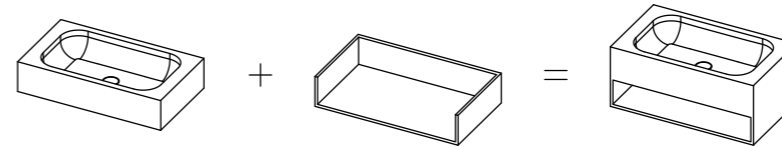

Unit is available as front, side, top and bottom storage space.

Design by Marike Andeweg

White Himacs

Specifications

- seamlessly integrated
- including mounting hole(s)

Side Unit

d140 - 260mm

d261 - 450mm

CFRU304530
w100 - 300mm
w 100 - 300mm
d 261 - 450mm
h 150 - 300mm

CFRU602630
w301 - 600mm
w 301 - 600mm
d 140 - 260mm
h 150 - 300mm

CFRU604530
w301 - 600mm
w 301 - 600mm
d 261 - 450mm
h 150 - 300mm

Specifications

- seamlessly integrated
- including mounting hole(s) for bottom unit

Top Unit

d140 - 260mm

d261 - 450mm

CTPU302630
w300 - 700mm
w 100 - 300mm
d 140 - 260mm
h 150 - 300mm

CTPU304530
w300 - 700mm
w 100 - 300mm
d 261 - 450mm
h 150 - 300mm

Bottom Unit

d140 - 260mm

d261 - 450mm

CBTU702630
w300 - 700mm
w 300 - 700mm
d 140 - 260mm
h 150 - 300mm

CBTU704530
w300 - 700mm
w 300 - 700mm
d 261 - 450mm
h 150 - 300mm