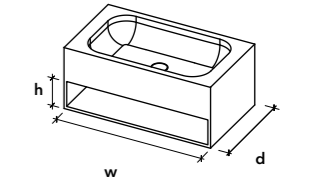

Unit is available as front, side, top and bottom storage space.

Design by Marike Andeweg

White Himacs

Specifications

- seamlessly integrated
- including mounting hole(s)

Side Unit

d140 - 260mm

d261 - 450mm

CFRU304530
w100 - 300mm
w 100 - 300mm
d 261 - 450mm
h 150 - 300mm

CFRU602630
w301 - 600mm
w 301 - 600mm
d 140 - 260mm
h 150 - 300mm

CFRU604530
w301 - 600mm
w 301 - 600mm
d 261 - 450mm
h 150 - 300mm

Specifications

- seamlessly integrated
- including mounting hole(s) for bottom unit

Top Unit

d140 - 260mm

d261 - 450mm

CTPU302630
w300 - 700mm
w 100 - 300mm
d 140 - 260mm
h 150 - 300mm

CTPU304530
w300 - 700mm
w 100 - 300mm
d 261 - 450mm
h 150 - 300mm

Bottom Unit

d140 - 260mm

d261 - 450mm

CBTU702630
w300 - 700mm
w 300 - 700mm
d 140 - 260mm
h 150 - 300mm

CBTU704530
w300 - 700mm
w 300 - 700mm
d 261 - 450mm
h 150 - 300mm