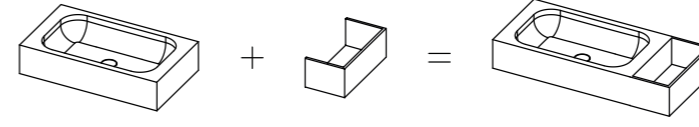

Unit is available as front, side, top and bottom storage space.

Design by Marike Andeweg

White Himacs

Specifications

- seamlessly integrated
- including mounting hole(s)

Side Unit

d140 - 260mm

d261 - 450mm

CSIU302630
w100 - 300mm
w 100 - 300mm
d 140 - 260mm
h 150 - 300mm

CSIU304530
w100 - 300mm
w 100 - 300mm
d 261 - 450mm
h 150 - 300mm

Front Unit

d140 - 260mm

d261 - 450mm

CFRU302630
w100 - 300mm
w 100 - 300mm
d 140 - 260mm
h 150 - 300mm

CFRU304530
w100 - 300mm
w 100 - 300mm
d 261 - 450mm
h 150 - 300mm

CFRU602630
w301 - 600mm
w 301 - 600mm
d 140 - 260mm
h 150 - 300mm

CFRU604530
w301 - 600mm
w 301 - 600mm
d 261 - 450mm
h 150 - 300mm

Specifications

- seamlessly integrated
- including mounting hole(s) for bottom unit

Top Unit

d140 - 260mm

d261 - 450mm

CTPU302630
w300 - 700mm
w 100 - 300mm
d 140 - 260mm
h 150 - 300mm

CTPU304530
w300 - 700mm
w 100 - 300mm
d 261 - 450mm
h 150 - 300mm