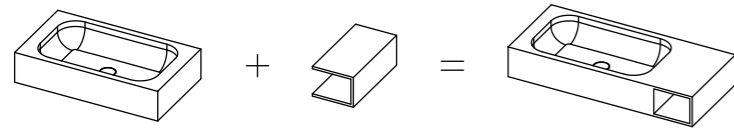

Unit cabinet

The Unit storage space is created to compliment all of our Himacs basins and Flat shelf by integrating much-welcomed extra storage space into the designs without compromising their simple aesthetics.

Unit is available as front, side, top and bottom storage space.

Design by Marike Andeweg

White Himacs

Specifications

- seamlessly integrated
- including mounting hole(s)

Side Unit

d140 - 260mm

d261 - 450mm

CSIU302630
w100 - 300mm
w 100 - 300mm
d 140 - 260mm
h 150 - 300mm

CSIU304530
w100 - 300mm
w 100 - 300mm
d 261 - 450mm
h 150 - 300mm

Front Unit

d140 - 260mm

d261 - 450mm

CFRU302630
w100 - 300mm
w 100 - 300mm
d 140 - 260mm
h 150 - 300mm

- seamlessly integrated
- including mounting hole(s) for bottom unit

Top Unit

d140 - 260mm

d261 - 450mm

CTPU302630
w300 - 700mm
w 100 - 300mm
d 140 - 260mm
h 150 - 300mm

CTPU304530
w300 - 700mm
w 100 - 300mm
d 261 - 450mm
h 150 - 300mm