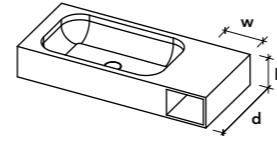

Unit is available as front, side, top and bottom storage space.

Design by Marike Andeweg

White Himacs

Specifications

- seamlessly integrated
- including mounting hole(s)

Side Unit

d140 - 260mm

d261 - 450mm

CSIU302630
w100 - 300mm
w 100 - 300mm
d 140 - 260mm
h 150 - 300mm

CSIU304530
w100 - 300mm
w 100 - 300mm
d 261 - 450mm
h 150 - 300mm

Front Unit

d140 - 260mm

d261 - 450mm

CFRU302630
w100 - 300mm
w 100 - 300mm
d 140 - 260mm
h 150 - 300mm