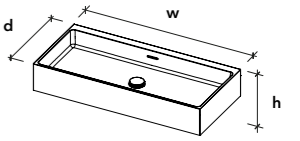

Suite basin

Suite is designed as a project basin. Its open and friendly yet minimalist design with straight lines make it a perfect design for any type of hotel or apartment project. The optional tray can be placed on the left or right side to give bathroom products like hand soaps and creams an elegant place to stand.

Since the hotel look is a welcomed atmosphere at home, Suite is also a perfect match for private houses.

Design by Marike Andeweg