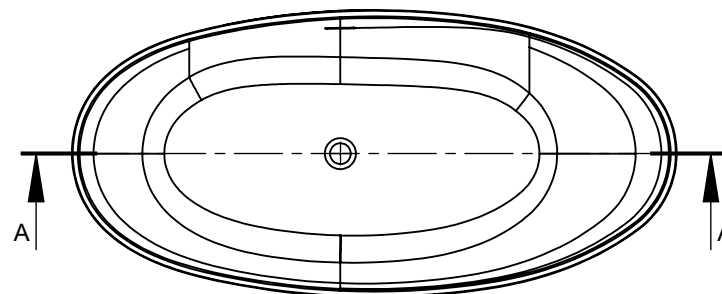

SECTION A-A

3D VIEW

NOT ONLY WHITE ®	TYPE	EASE	CODE	FEA02	UNIT	mm
	MATR.	Velluto® biobased		FORMAT	A4	
	EDGE	click-clack		SCALE	1:20	
	DRAIN	click-clack		DATE	17-11-2021	
	DIM	w1600xd760xh550mm		TOLERANCE, unless otherwise noted : ± 2mm		
	--					