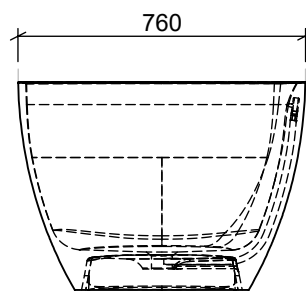

SECTION A-A

3D VIEW

NOT ONLY WHITE ®	TYPE	EASE	CODE	FEA02	UNIT	mm
	MATR.	Velluto® biobased		FORMAT	A4	
	EDGE	click-clack		SCALE	1:20	
	DRAIN	click-clack		DATE	17-11-2021	
	DIM	w1600xd760xh550mm		TOLERANCE, unless otherwise noted : ± 2mm		
	--					