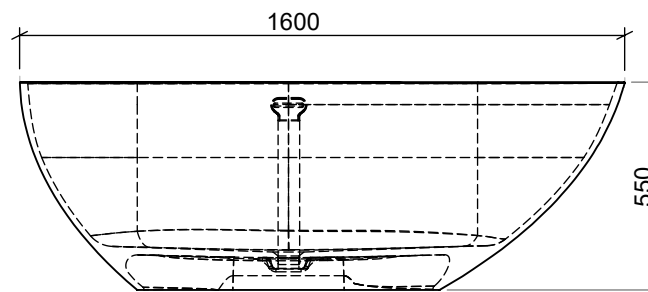

SECTION A-A

3D VIEW

NOT ONLY WHITE ®	TYPE	EASE	CODE	FEA02	UNIT	mm
	MATR.	Velluto® biobased		FORMAT	A4	
	EDGE	click-clack		SCALE	1:20	
	DRAIN	click-clack		DATE	17-11-2021	
	DIM	w1600xd760xh550mm		TOLERANCE, unless otherwise noted : ± 2mm		
	--					