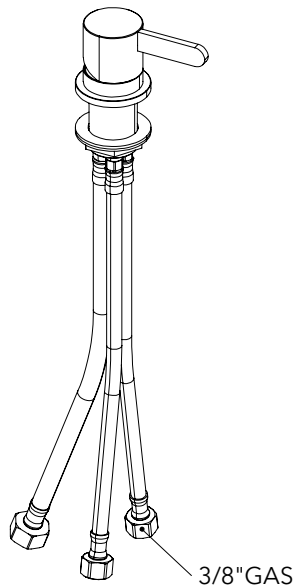

+

**NOT  
ONLY  
WHITE®**

TYPE	Leaf set 1	QTY	1	CODE	LFSET01-SA	UNIT	mm
MATR.	Stainless steel - satin finish	REFERENCE	-	SCALE	1:10	FORMAT	A4
EDGE	-	ORDERNR	-	DATE	07/10/2022	TOLERANCE, unless otherwise noted : ± 2mm	
DRAIN	-	APPROVAL SIGNATURE AND DATE					
HOLES	--						
CONSTR.	--						

**NOT  
ONLY  
WHITE®**

TYPE	Leaf deck mounted rounded spout	QTY	1	CODE	LF241-SA	UNIT	mm
MATR.	Stainless steel - satin finish	REFERENCE	-	SCALE	1:10	FORMAT	A4
EDGE	-	ORDERNR	-	DATE	07/10/2022	TOLERANCE, unless otherwise noted : ± 2mm	
DRAIN	-	APPROVAL SIGNATURE AND DATE					
HOLES	--						
CONSTR.	--						

**NOT ONLY WHITE**

TYPE	Leaf deck mounted mixer	QTY	1	CODE	LF711-SA	UNIT	mm
MATR.	Stainless steel - satin finish	REFERENCE	-	SCALE	1:10	FORMAT	A4
EDGE	-	ORDERNR	-	DATE	07/10/2022	TOLERANCE, unless otherwise noted : ± 2mm	
DRAIN	-	APPROVAL SIGNATURE AND DATE					
HOLES	--						
CONSTR.	--						