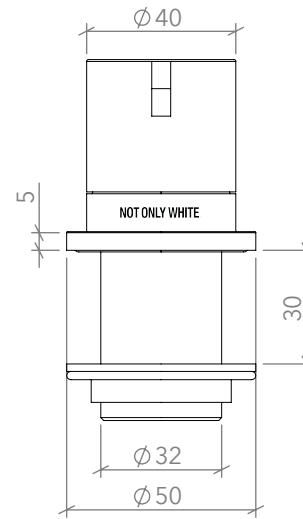

+

**NOT  
ONLY  
WHITE®**

TYPE	Leaf set 1	QTY	1	CODE	LFSET01-SA	UNIT	mm
MATR.	Stainless steel - satin finish	REFERENCE	-	SCALE	1:10	FORMAT	A4
EDGE	-	ORDERNR	-	DATE	07/10/2022	TOLERANCE, unless otherwise noted : ± 2mm	
DRAIN	-	APPROVAL SIGNATURE AND DATE					
HOLES	--						
CONSTR.	--						

**NOT  
ONLY  
WHITE®**

TYPE	Leaf deck mounted rounded spout	QTY	1	CODE	LF241-SA	UNIT	mm
MATR.	Stainless steel - satin finish	REFERENCE	-	SCALE	1:10	FORMAT	A4
EDGE	-	ORDERNR	-	DATE	07/10/2022	TOLERANCE, unless otherwise noted : ± 2mm	
DRAIN	-	APPROVAL SIGNATURE AND DATE					
HOLES	--						
CONSTR.	--						

**NOT ONLY WHITE**

TYPE	Leaf deck mounted mixer	QTY	1	CODE	LF711-SA	UNIT	mm
MATR.	Stainless steel - satin finish	REFERENCE	-	SCALE	1:10	FORMAT	A4
EDGE	-	ORDERNR	-	DATE	07/10/2022	TOLERANCE, unless otherwise noted : ± 2mm	
DRAIN	-	APPROVAL SIGNATURE AND DATE					
HOLES	--						
CONSTR.	--						