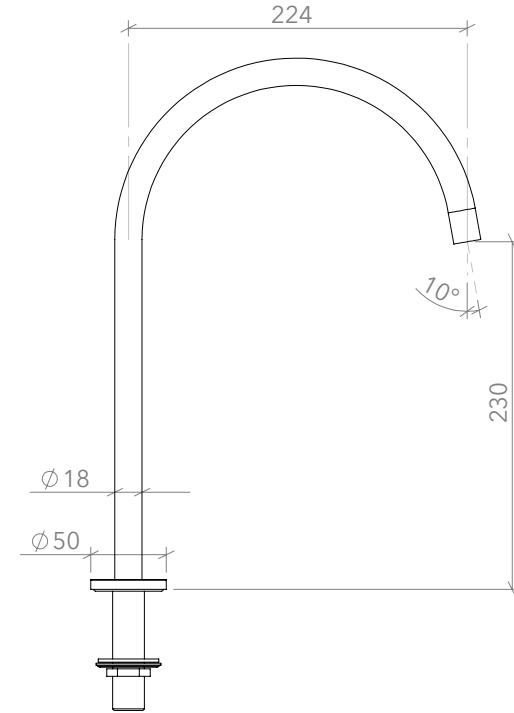

+

**NOT  
ONLY  
WHITE®**

TYPE	Leaf set 1	QTY	1	CODE	LFSET01-SA	UNIT	mm
MATR.	Stainless steel - satin finish	REFERENCE	-	SCALE	1:10	FORMAT	A4
EDGE	-	ORDERNR	-	DATE	07/10/2022	TOLERANCE, unless otherwise noted : ± 2mm	
DRAIN	-	APPROVAL SIGNATURE AND DATE					
HOLES	--						
CONSTR.	--						

**NOT  
ONLY  
WHITE®**

TYPE	Leaf deck mounted rounded spout	QTY	1	CODE	LF241-SA	UNIT	mm
MATR.	Stainless steel - satin finish	REFERENCE	-	SCALE	1:10	FORMAT	A4
EDGE	-	ORDERNR	-	DATE	07/10/2022	TOLERANCE, unless otherwise noted : ± 2mm	
DRAIN	-	APPROVAL SIGNATURE AND DATE					
HOLES	--						
CONSTR.	--						

**NOT ONLY WHITE**

TYPE	Leaf deck mounted mixer	QTY	1	CODE	LF711-SA	UNIT	mm
MATR.	Stainless steel - satin finish	REFERENCE	-	SCALE	1:10	FORMAT	A4
EDGE	-	ORDERNR	-	DATE	07/10/2022	TOLERANCE, unless otherwise noted : ± 2mm	
DRAIN	-	APPROVAL SIGNATURE AND DATE					
HOLES	--						
CONSTR.	--						