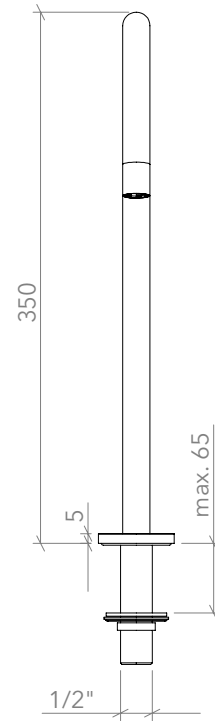

+

**NOT  
ONLY  
WHITE®**

TYPE	Leaf set 1	QTY	1	CODE	LFSET01-SA	UNIT	mm
MATR.	Stainless steel - satin finish	REFERENCE	-	SCALE	1:10	FORMAT	A4
EDGE	-	ORDERNR	-	DATE	07/10/2022	TOLERANCE, unless otherwise noted : ± 2mm	
DRAIN	-	APPROVAL SIGNATURE AND DATE					
HOLES	--						
CONSTR.	--						

**NOT  
ONLY  
WHITE®**

TYPE	Leaf deck mounted rounded spout	QTY	1	CODE	LF241-SA	UNIT	mm
MATR.	Stainless steel - satin finish	REFERENCE	-	SCALE	1:10	FORMAT	A4
EDGE	-	ORDERNR	-	DATE	07/10/2022	TOLERANCE, unless otherwise noted : ± 2mm	
DRAIN	-	APPROVAL SIGNATURE AND DATE					
HOLES	--						
CONSTR.	--						

**NOT ONLY WHITE**

TYPE	Leaf deck mounted mixer	QTY	1	CODE	LF711-SA	UNIT	mm
MATR.	Stainless steel - satin finish	REFERENCE	-	SCALE	1:10	FORMAT	A4
EDGE	-	ORDERNR	-	DATE	07/10/2022	TOLERANCE, unless otherwise noted : ± 2mm	
DRAIN	-	APPROVAL SIGNATURE AND DATE					
HOLES	--						
CONSTR.	--						