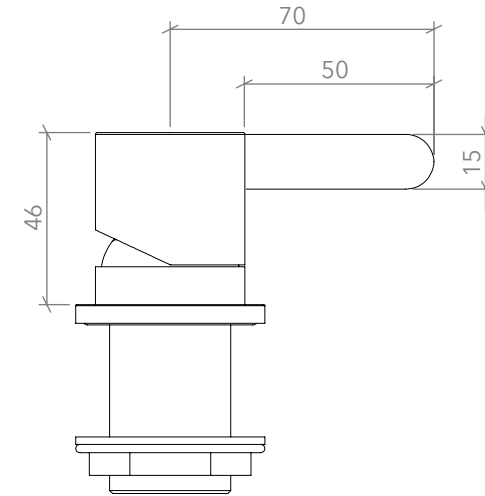

+

**NOT  
ONLY  
WHITE®**

TYPE	Leaf set 1	QTY	1	CODE	LFSET01-SA	UNIT	mm
MATR.	Stainless steel - satin finish	REFERENCE	-	SCALE	1:10	FORMAT	A4
EDGE	-	ORDERNR	-	DATE	07/10/2022	TOLERANCE, unless otherwise noted : ± 2mm	
DRAIN	-	APPROVAL SIGNATURE AND DATE					
HOLES	--						
CONSTR.	--						

**NOT  
ONLY  
WHITE®**

TYPE	Leaf deck mounted rounded spout	QTY	1	CODE	LF241-SA	UNIT	mm
MATR.	Stainless steel - satin finish	REFERENCE	-	SCALE	1:10	FORMAT	A4
EDGE	-	ORDERNR	-	DATE	07/10/2022	TOLERANCE, unless otherwise noted : ± 2mm	
DRAIN	-	APPROVAL SIGNATURE AND DATE					
HOLES	--						
CONSTR.	--						

**NOT ONLY WHITE**

TYPE	Leaf deck mounted mixer	QTY	1	CODE	LF711-SA	UNIT	mm
MATR.	Stainless steel - satin finish	REFERENCE	-	SCALE	1:10	FORMAT	A4
EDGE	-	ORDERNR	-	DATE	07/10/2022	TOLERANCE, unless otherwise noted : ± 2mm	
DRAIN	-	APPROVAL SIGNATURE AND DATE					
HOLES	--						
CONSTR.	--						