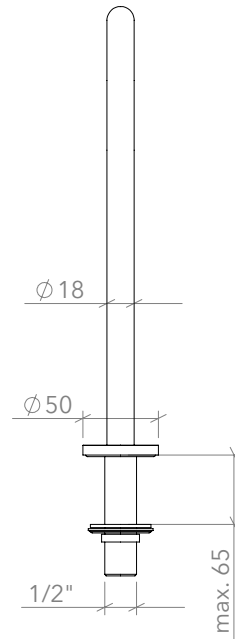

+

**NOT
ONLY
WHITE®**

TYPE	Leaf set 2	QTY	1	CODE	LFSET02-SA	UNIT	mm
MATR.	Stainless steel - satin finish		REFERENCE	-	SCALE	A4	
EDGE	-		ORDERNR	-	DATE	07/10/2022	
DRAIN	-		APPROVAL SIGNATURE AND DATE			TOLERANCE, unless otherwise noted : ± 2mm	
HOLES	--						
CONSTR.	--						

**NOT
ONLY
WHITE®**

TYPE	Leaf deck mounted edged spout	QTY	1	CODE	LF235-SA	UNIT	mm
MATR.	Stainless steel - satin finish	REFERENCE	-	SCALE	1:10	FORMAT	A4
EDGE	-	ORDERNR	-	DATE	07/10/2022	TOLERANCE, unless otherwise noted : ± 2mm	
DRAIN	-	APPROVAL SIGNATURE AND DATE					
HOLES	--						
CONSTR.	--						

NOT ONLY WHITE®

TYPE	Leaf deck mounted mixer	QTY	1	CODE	LF711-SA	UNIT	mm
MATR.	Stainless steel - satin finish	REFERENCE	-	SCALE	1:10	FORMAT	A4
EDGE	-	ORDERNR	-	DATE	07/10/2022	TOLERANCE, unless otherwise noted :	± 2mm
DRAIN	-	APPROVAL SIGNATURE AND DATE					
HOLES	--						
CONSTR.	--						