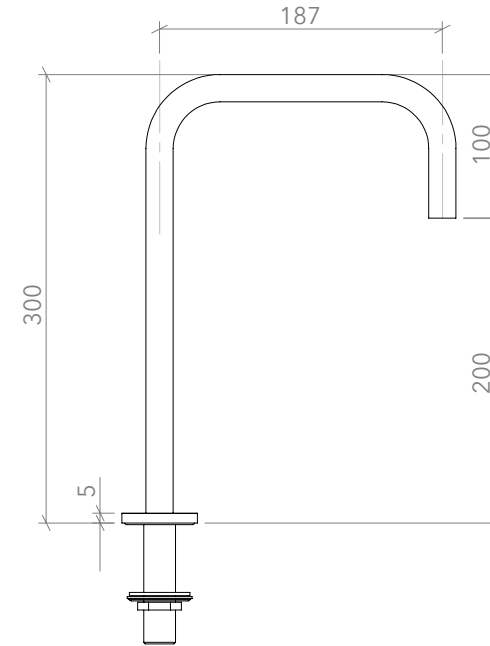

+

**NOT
ONLY
WHITE®**

TYPE	Leaf set 2	QTY	1	CODE	LFSET02-SA	UNIT	mm
MATR.	Stainless steel - satin finish		REFERENCE	-	SCALE	A4	
EDGE	-		ORDERNR	-	DATE	07/10/2022	
DRAIN	-		APPROVAL SIGNATURE AND DATE			TOLERANCE, unless otherwise noted : ± 2mm	
HOLES	--						
CONSTR.	--						

**NOT
ONLY
WHITE®**

TYPE	Leaf deck mounted edged spout	QTY	1	CODE	LF235-SA	UNIT	mm
MATR.	Stainless steel - satin finish	REFERENCE	-	SCALE	1:10	FORMAT	A4
EDGE	-	ORDERNR	-	DATE	07/10/2022	TOLERANCE, unless otherwise noted : ± 2mm	
DRAIN	-	APPROVAL SIGNATURE AND DATE					
HOLES	--						
CONSTR.	--						

NOT ONLY WHITE®

TYPE	Leaf deck mounted mixer	QTY	1	CODE	LF711-SA	UNIT	mm
MATR.	Stainless steel - satin finish	REFERENCE	-	SCALE	1:10	FORMAT	A4
EDGE	-	ORDERNR	-	DATE	07/10/2022	TOLERANCE, unless otherwise noted :	± 2mm
DRAIN	-	APPROVAL SIGNATURE AND DATE					
HOLES	--						
CONSTR.	--						