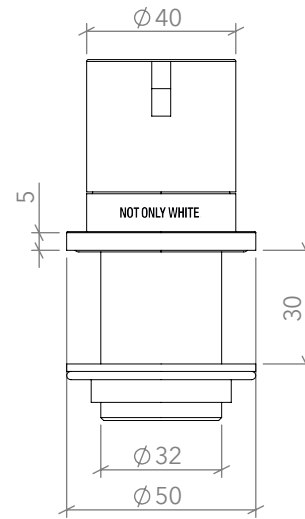

+

**NOT
ONLY
WHITE®**

TYPE	Leaf set 2	QTY	1	CODE	LFSET02-SA	UNIT	mm
MATR.	Stainless steel - satin finish		REFERENCE	-	SCALE	A4	
EDGE	-		ORDERNR	-	DATE	07/10/2022	
DRAIN	-		APPROVAL SIGNATURE AND DATE			TOLERANCE, unless otherwise noted : ± 2mm	
HOLES	--						
CONSTR.	--						

**NOT
ONLY
WHITE®**

TYPE	Leaf deck mounted edged spout	QTY	1	CODE	LF235-SA	UNIT	mm
MATR.	Stainless steel - satin finish	REFERENCE	-	SCALE	1:10	FORMAT	A4
EDGE	-	ORDERNR	-	DATE	07/10/2022	TOLERANCE, unless otherwise noted : ± 2mm	
DRAIN	-	APPROVAL SIGNATURE AND DATE					
HOLES	--						
CONSTR.	--						

NOT ONLY WHITE®

TYPE	Leaf deck mounted mixer	QTY	1	CODE	LF711-SA	UNIT	mm
MATR.	Stainless steel - satin finish	REFERENCE	-	SCALE	1:10	FORMAT	A4
EDGE	-	ORDERNR	-	DATE	07/10/2022	TOLERANCE, unless otherwise noted :	± 2mm
DRAIN	-	APPROVAL SIGNATURE AND DATE					
HOLES	--						
CONSTR.	--						