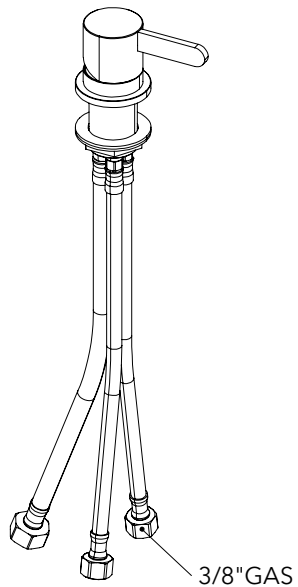

+

**NOT
ONLY
WHITE®**

TYPE	Leaf set 2	QTY	1	CODE	LFSET02-SA	UNIT	mm
MATR.	Stainless steel - satin finish		REFERENCE	-	SCALE	A4	
EDGE	-		ORDERNR	-	DATE	07/10/2022	
DRAIN	-		APPROVAL SIGNATURE AND DATE			TOLERANCE, unless otherwise noted : ± 2mm	
HOLES	--						
CONSTR.	--						

**NOT
ONLY
WHITE®**

TYPE	Leaf deck mounted edged spout	QTY	1	CODE	LF235-SA	UNIT	mm
MATR.	Stainless steel - satin finish	REFERENCE	-	SCALE	1:10	FORMAT	A4
EDGE	-	ORDERNR	-	DATE	07/10/2022	TOLERANCE, unless otherwise noted : ± 2mm	
DRAIN	-	APPROVAL SIGNATURE AND DATE					
HOLES	--						
CONSTR.	--						

NOT ONLY WHITE®

TYPE	Leaf deck mounted mixer	QTY	1	CODE	LF711-SA	UNIT	mm
MATR.	Stainless steel - satin finish	REFERENCE	-	SCALE	1:10	FORMAT	A4
EDGE	-	ORDERNR	-	DATE	07/10/2022	TOLERANCE, unless otherwise noted :	± 2mm
DRAIN	-	APPROVAL SIGNATURE AND DATE					
HOLES	--						
CONSTR.	--						