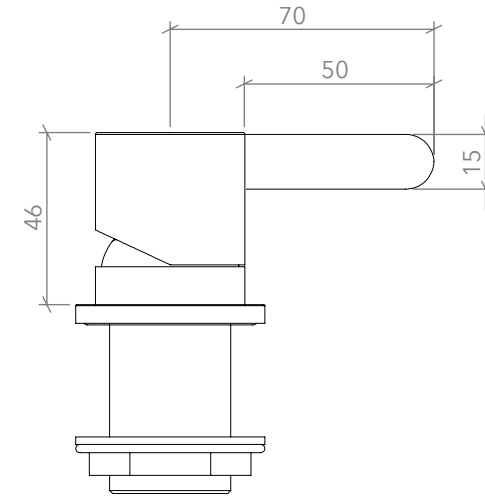

+

**NOT
ONLY
WHITE®**

TYPE	Leaf set 2	QTY	1	CODE	LFSET02-SA	UNIT	mm
MATR.	Stainless steel - satin finish		REFERENCE	-	SCALE	A4	
EDGE	-		ORDERNR	-	DATE	07/10/2022	
DRAIN	-		APPROVAL SIGNATURE AND DATE			TOLERANCE, unless otherwise noted : ± 2mm	
HOLES	--						
CONSTR.	--						

**NOT
ONLY
WHITE®**

TYPE	Leaf deck mounted edged spout	QTY	1	CODE	LF235-SA	UNIT	mm
MATR.	Stainless steel - satin finish	REFERENCE	-	SCALE	1:10	FORMAT	A4
EDGE	-	ORDERNR	-	DATE	07/10/2022	TOLERANCE, unless otherwise noted : ± 2mm	
DRAIN	-	APPROVAL SIGNATURE AND DATE					
HOLES	--						
CONSTR.	--						

NOT ONLY WHITE®

TYPE	Leaf deck mounted mixer	QTY	1	CODE	LF711-SA	UNIT	mm
MATR.	Stainless steel - satin finish	REFERENCE	-	SCALE	1:10	FORMAT	A4
EDGE	-	ORDERNR	-	DATE	07/10/2022	TOLERANCE, unless otherwise noted :	± 2mm
DRAIN	-	APPROVAL SIGNATURE AND DATE					
HOLES	--						
CONSTR.	--						