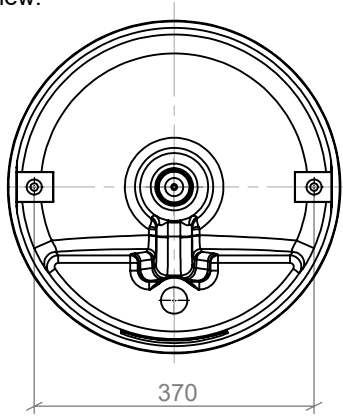

Bottom view:

8mm recessed plateau  
overflow

tap hole

cut out in back

3D FRONT VIEW

3D BACK VIEW

**NOT  
ONLY  
WHITE**®

TYPE	Pose	CODE	UNIT
		POS12	mm
MATR.	Velluto® biobased		FORMAT
EDGE	all		A4
DRAIN	Click-clack waste + overflow		SCALE
SIDE BRACKETS (SET)			1:10
BOWL BRACKET (PCS)			DATE
			1-9-2020
			TOLERANCE, unless otherwise noted : ±2mm