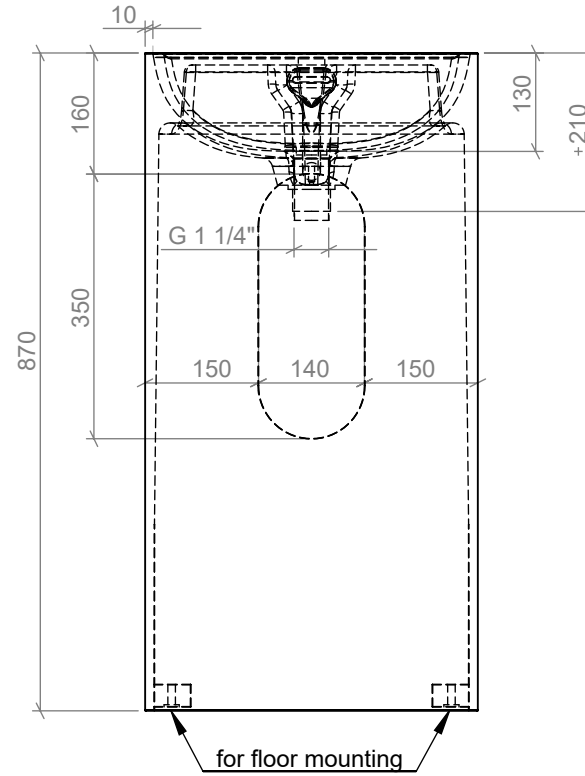

Bottom view:

8mm recessed plateau  
overflow

tap hole

cut out in back

3D FRONT VIEW

3D BACK VIEW

**NOT  
ONLY  
WHITE**®

TYPE	Pose	CODE	UNIT
		POS12	mm
MATR.	Velluto® biobased		FORMAT
EDGE	all		A4
DRAIN	Click-clack waste + overflow		SCALE
SIDE BRACKETS (SET)			1:10
BOWL BRACKET (PCS)			DATE
			1-9-2020
			TOLERANCE, unless otherwise noted : ±2mm