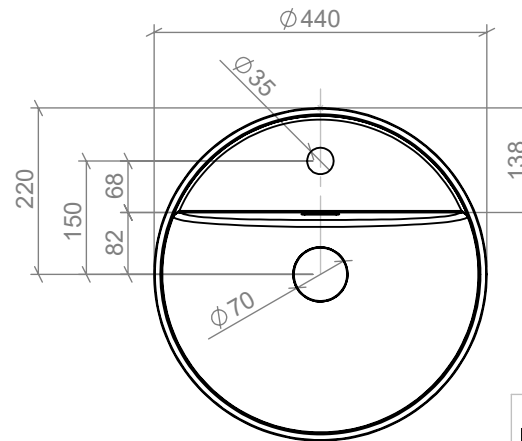

Bottom view:

8mm recessed plateau  
overflow

tap hole

cut out in back

3D FRONT VIEW

3D BACK VIEW

**NOT  
ONLY  
WHITE**®

TYPE	Pose	CODE	UNIT
		POS12	mm
MATR.	Velluto® biobased		FORMAT
EDGE	all		A4
DRAIN	Click-clack waste + overflow		SCALE
SIDE BRACKETS (SET)			1:10
BOWL BRACKET (PCS)			DATE
			1-9-2020
			TOLERANCE, unless otherwise noted : ±2mm