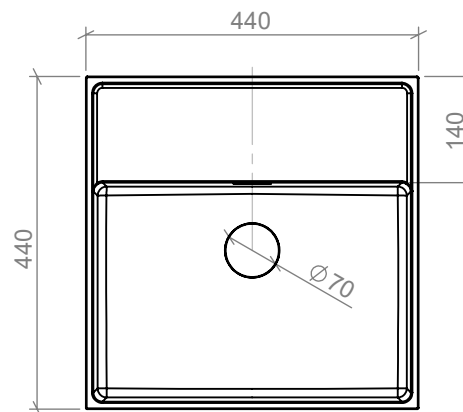

8mm recessed plateau
overflow

3D FRONT VIEW

cut out in back

3D BACK VIEW

**NOT
ONLY
WHITE**®

TYPE	Pose	CODE	POS20	UNIT	mm
MATR.	Velluto® biobased	FORMAT	A4	SCALE	1:10
EDGE	all	DATE	1-9-2020	TOLERANCE, unless otherwise noted :	±2mm
DRAIN	Click-clack waste + overflow				
SIDE BRACKETS (SET)					
BOWL BRACKET (PCS)					