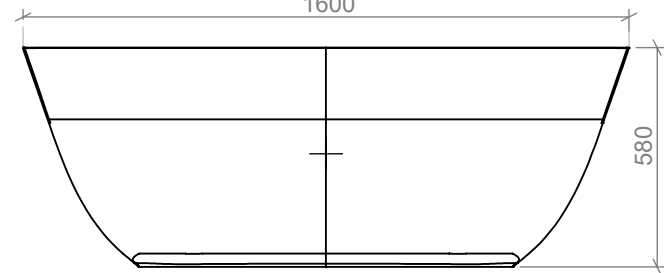

SECTION A-A

±95

700

1600

580

3D VIEW

**NOT ONLY WHITE**®

TYPE	FINE	CODE	FF102	UNIT	mm
MATR.	Velluto® biobased			FORMAT	A4
EDGE	click-clack			SCALE	1:20
DRAIN	w1600xd700xh580mm			DATE	17-11-2021
DIM	--			TOLERANCE, unless otherwise noted :	± 2mm