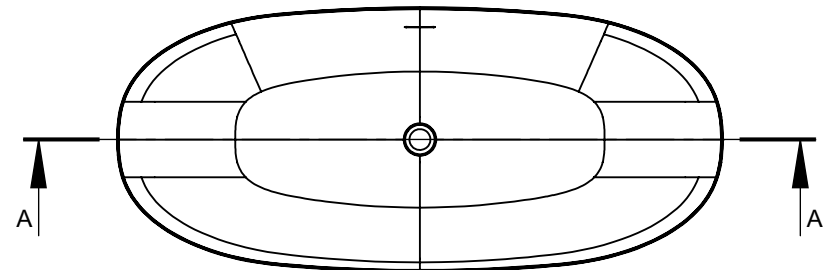

SECTION A-A

±95

700

1600

580

3D VIEW

**NOT ONLY WHITE**®

TYPE	FINE	CODE	FF102	UNIT	mm
MATR.	Velluto® biobased			FORMAT	A4
EDGE	click-clack			SCALE	1:20
DRAIN	w1600xd700xh580mm			DATE	17-11-2021
DIM	--			TOLERANCE, unless otherwise noted :	± 2mm