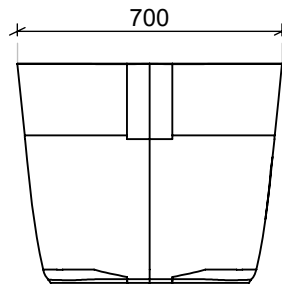

SECTION A-A

±95

700

1600

580

3D VIEW

**NOT ONLY WHITE**®

TYPE	FINE	CODE	FF102	UNIT	mm
MATR.	Velluto® biobased			FORMAT	A4
EDGE	click-clack			SCALE	1:20
DRAIN	w1600xd700xh580mm			DATE	17-11-2021
DIM	--			TOLERANCE, unless otherwise noted :	± 2mm