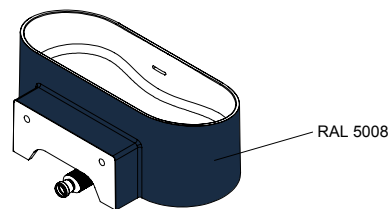

3D FRONT VIEW

3D BACK VIEW (WALL MOUNTED)

**NOT
ONLY
WHITE**

TYPE	Fuse	CODE	FSE02-SDBLUE	UNIT	mm
MATR.	Velluto® biobased			FORMAT	A4
EDGE	--			SCALE	1:10
DRAIN	Pop-up			DATE	3-9-2020
Incl. fixing elements (plugs and bolts) Incl. Senzo siphon				TOLERANCE, unless otherwise noted :	± 2mm