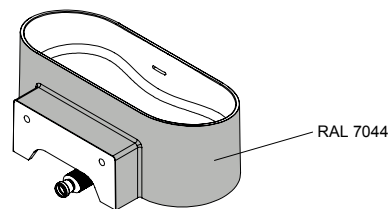

3D FRONT VIEW

3D BACK VIEW (WALL MOUNTED)

**NOT
ONLY
WHITE**

TYPE	Fuse	CODE	FSE02-SSGREY	UNIT	mm
MATR.	Velluto® biobased			FORMAT	A4
EDGE	--			SCALE	1:10
DRAIN	Pop-up			DATE	3-9-2020
Incl. fixing elements (plugs and bolts) Incl. Senzo siphon				TOLERANCE, unless otherwise noted :	± 2mm