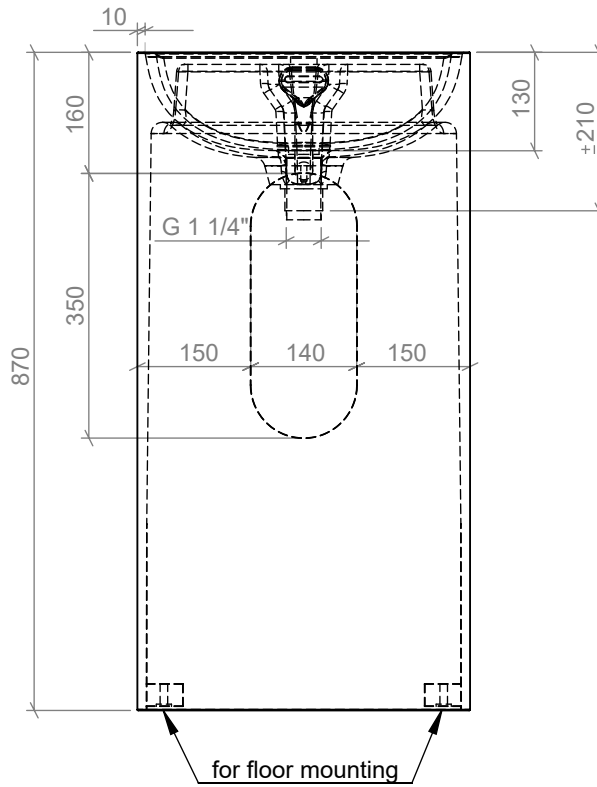

Bottom view:

8mm recessed plateau

overflow

3D FRONT VIEW

3D BACK VIEW

cut out in back

**NOT  
ONLY  
WHITE®**

TYPE	Pose	CODE	POS10	UNIT	mm
MATR.	Velluto® biobased	FORMAT	A4	SCALE	1:10
EDGE	all	DATE	1-9-2020	TOLERANCE, unless otherwise noted :	±2mm
DRAIN	Click-clack waste + overflow				
SIDE BRACKETS (SET)					
BOWL BRACKET (PCS)					