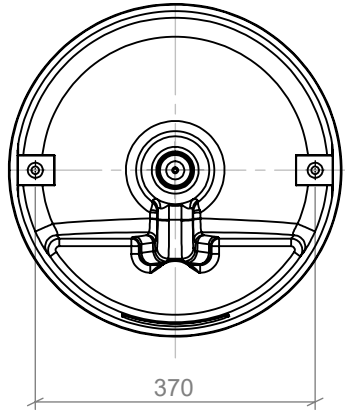

Bottom view:

8mm recessed plateau

overflow

3D FRONT VIEW

3D BACK VIEW

cut out in back

**NOT  
ONLY  
WHITE®**

TYPE	Pose	CODE	POS10	UNIT	mm
MATR.	Velluto® biobased	FORMAT	A4	SCALE	1:10
EDGE	all	DATE	1-9-2020	TOLERANCE, unless otherwise noted :	±2mm
DRAIN	Click-clack waste + overflow				
SIDE BRACKETS (SET)					
BOWL BRACKET (PCS)					