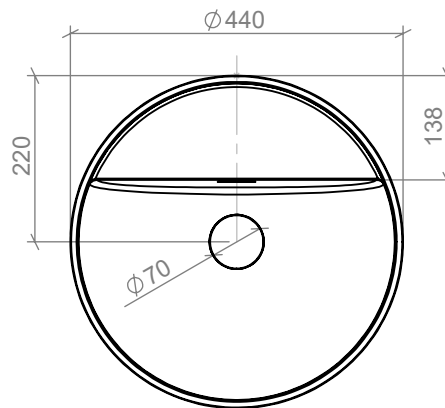

Bottom view:

8mm recessed plateau

overflow

3D FRONT VIEW

3D BACK VIEW

cut out in back

**NOT  
ONLY  
WHITE®**

TYPE	Pose	CODE	POS10	UNIT	mm
MATR.	Velluto® biobased	FORMAT	A4	SCALE	1:10
EDGE	all	DATE	1-9-2020	TOLERANCE, unless otherwise noted :	±2mm
DRAIN	Click-clack waste + overflow				
SIDE BRACKETS (SET)					
BOWL BRACKET (PCS)					