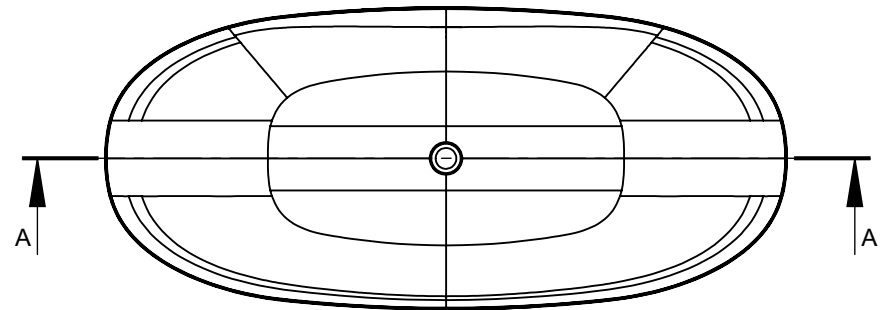

SECTION A-A

3D VIEW

NOT ONLY WHITE ©	TYPE	FINE	CODE	FF104	UNIT	mm
	MATR.	Velluto® biobased			FORMAT	A4
	EDGE				SCALE	1:20
	DRAIN				DATE	15/03/2022
		w1800xd800xh580mm			TOLERANCE, unless otherwise noted : ± 2mm	
	--					