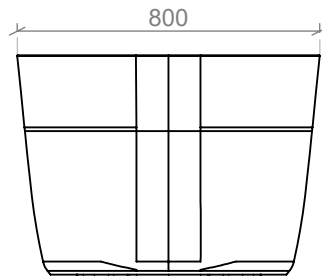

SECTION A-A

3D VIEW

NOT ONLY WHITE ©	TYPE	FINE	CODE	FF104	UNIT	mm
	MATR.	Velluto® biobased			FORMAT	A4
	EDGE				SCALE	1:20
	DRAIN				DATE	15/03/2022
		w1800xd800xh580mm			TOLERANCE, unless otherwise noted : ± 2mm	
	--					