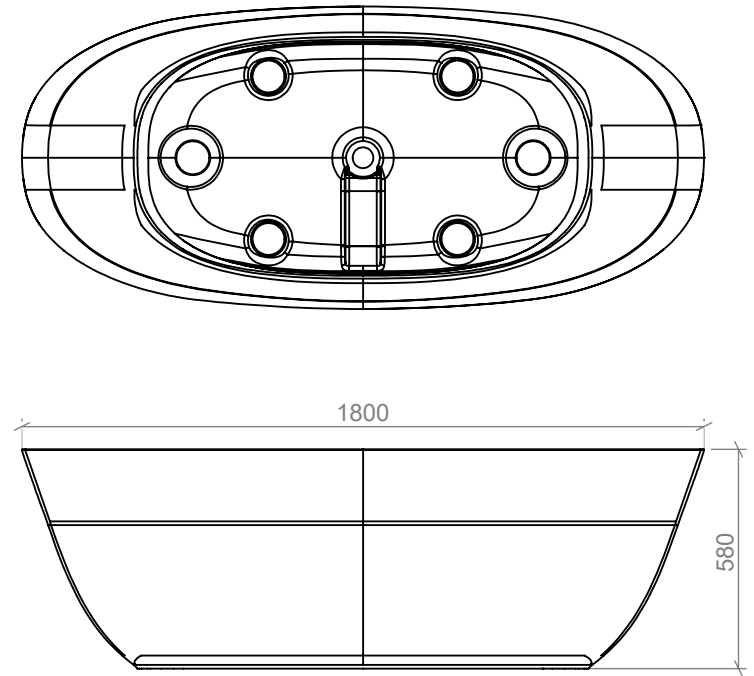

SECTION A-A

3D VIEW

NOT ONLY WHITE ©	TYPE	FINE	CODE	FF104	UNIT	mm
	MATR.	Velluto® biobased			FORMAT	A4
	EDGE				SCALE	1:20
	DRAIN				DATE	15/03/2022
		w1800xd800xh580mm			TOLERANCE, unless otherwise noted : ± 2mm	
	--					