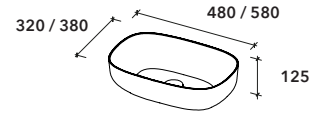

Still oval

Still Models

Specifications

- including free flow waste kit with Velluto® drain cover
- countertop model
- optional: Palette finish in custom NCS or RAL color
- optional: Soft Touch coating in custom NCS or RAL color