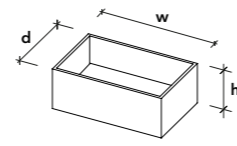

Fall

Generous volumes in soft hues characterize Fall collection by designer Joost van der Vecht. A series of 3 countertop models, where the need for space determines the choice.

The concept is based on a play with height. Fall comes in a height of 180mm, 270mm and 360mm. The high Fall basin of 360mm will naturally be placed on a shelf closer to the floor which results in a nifty volume next to basin for accessories.

Fall

Fall Models

Specifications

- with 5mm slot drain
- removable inlay for cleaning
- countertop model
- delivered in White, White Quartz, Sea Oat Quartz and Peanut Butter Himacs

w480mm

FFA01
w480 x d300 x h180mm
inlay 120mm down from top