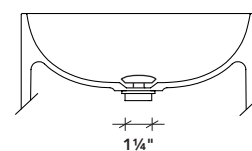

Drain type

Pose is delivered with matching Velluto® drain cover.
See drawing below.