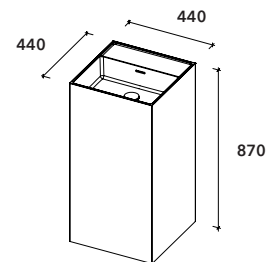

no tap hole

with tap hole

POS10
Ø440 x h870mm
white

POS12
Ø440 x h870mm
white
with tap hole Ø35mm

POS10-PNCS / POS10-PRAL
Ø440 x h870mm
Palette finish - custom color

POS12-PNCS / POS12-PRAL
Ø440 x h870mm
Palette finish - custom color
with tap hole Ø35mm

POS10-SNCS / POS10-SRAL
Ø440 x h870mm
Soft Touch coating - custom color

POS12-SNCS / POS12-SRAL
Ø440 x h870mm
Soft Touch coating - custom color
with tap hole Ø35mm

Materials and colors

Velluto®
biobased

- White
- with Palette finish in custom NCS or RAL color possible
- with Soft Touch coating in custom NCS or RAL color possible

no tap hole

POS20
w440 x d440 x h870mm
white

with tap hole

POS22
w440 x d440 x h870mm
white
with tap hole Ø35mm

POS20-PNCS / POS20-PRAL
w440 x d440 x h870mm
Palette finish - custom color

POS22-PNCS / POS22-PRAL
w440 x d440 x h870mm
Palette finish - custom color
with tap hole Ø35mm