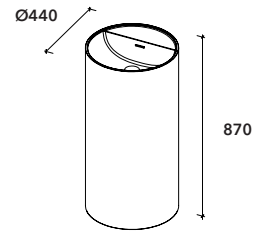

no tap hole

with tap hole

POS10
Ø440 x h870mm
white

POS12
Ø440 x h870mm
white
with tap hole Ø35mm

POS10-PNCS / POS10-PRAL
Ø440 x h870mm
Palette finish - custom color

POS12-PNCS / POS12-PRAL
Ø440 x h870mm
Palette finish - custom color
with tap hole Ø35mm

POS10-SNCS / POS10-SRAL
Ø440 x h870mm
Soft Touch coating - custom color

POS12-SNCS / POS12-SRAL
Ø440 x h870mm
Soft Touch coating - custom color
with tap hole Ø35mm

Materials and colors

Velluto®
biobased

- White
- with Palette finish in custom NCS or RAL color possible
- with Soft Touch coating in custom NCS or RAL color possible

no tap hole

POS20
w440 x d440 x h870mm
white

with tap hole

POS22
w440 x d440 x h870mm
white
with tap hole Ø35mm

POS20-PNCS / POS20-PRAL
w440 x d440 x h870mm
Palette finish - custom color

POS22-PNCS / POS22-PRAL
w440 x d440 x h870mm
Palette finish - custom color
with tap hole Ø35mm