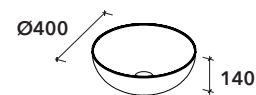

	Ø400mm	
STL400 Ø400 x h140mm white		
STL400-PWCLAY Ø400 x h140mm Palette finish in Warm Clay		
STL400-PDBLACK Ø400 x h140mm Palette finish in Deep Black		
STL400-PNCS / STL400-PRAL Ø400 x h140mm Palette finish in custom color		
STL400-SNCS / STL400-SRAL Ø400 x h140mm Soft Touch finish in custom color		