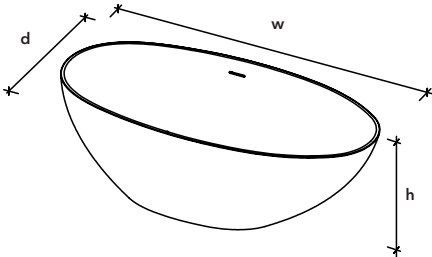

Ease

Ease bath is best described as a warmly, playful asymmetrical design but with an almost sculptural appearance. Because of its compact dimensions this bath fits easily in smaller bathrooms while keeping its spacious, luxurious look.

With its comfortable inner lines, Ease bath creates a wonderful bathing experience. And when not in use, a beautiful object to look at.

Specifications

- including pop-up waste kit with Velluto® drain cover and 1 1/2" bottle trap
- with integrated overflow
- not fit for third party fill or overflow systems
- capacity at overflow level 266 liters
- net weight ±x100kg
- optional: Palette finish in custom NCS or RAL color possible
- optional: Soft Touch coating in custom NCS or RAL color possible