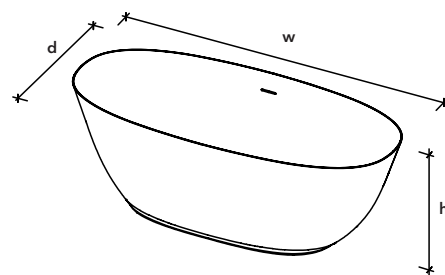

- White Velluto® biobased
- with Palette finish
- with Soft Touch coating

Specifications

- including pop-up waste kit with Velluto® drain cover and 1 ½" bottle trap
- with integrated overflow
- not fit for third party fill or overflow systems
- capacity at overflow level 238 liters
- net weight ±82kg
- optional: Palette finish in NCS or RAL color possible
- optional: Soft Touch coating in NCS or RAL color possible

Velluto® biobased

- White
- with Palette finish in custom NCS or RAL color
- with Soft Touch coating in custom NCS or RAL color

Specifications

- including pop-up waste kit with Velluto® drain cover and 1 1/2" bottle trap
- with integrated overflow
- not fit for third party fill or overflow systems
- capacity at overflow level 271 liters
- net weight ±127kg
- optional: Palette finish in NCS or RAL color possible
- optional: Soft Touch coating in NCS or RAL color possible