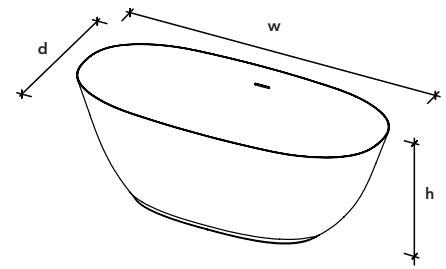

Fine

Because of its thin lines and gentle curved design, our Fine baths appears light and soft. As precious earthenware. Just by looking at Fine, you can instantly feel a summer breeze entering your bathroom. Fine bath is available in 3 sizes, to make sure there is always the right dimensions to create harmony between bath and space.

- White Velluto® biobased
- with Palette finish
- with Soft Touch coating

Specifications

- including pop-up waste kit with Velluto® drain cover and 1 ½" bottle trap
- with integrated overflow
- not fit for third party fill or overflow systems
- capacity at overflow level 238 liters
- net weight ±82kg
- optional: Palette finish in NCS or RAL color possible
- optional: Soft Touch coating in NCS or RAL color possible