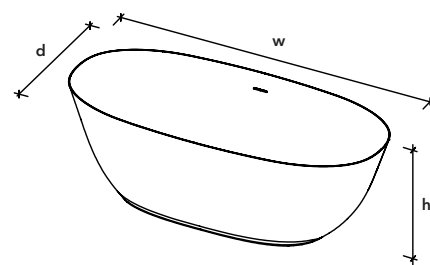

Velluto® biobased

- White
- with Palette finish in custom NCS or RAL color
- with Soft Touch coating in custom NCS or RAL color

Specifications

- including pop-up waste kit with Velluto® drain cover and 1 ½" bottle trap
- with integrated overflow
- not fit for third party fill or overflow systems
- capacity at overflow level 316 liters
- net weight ±142kg
- optional: Palette finish in NCS or RAL color possible
- optional: Soft Touch coating in NCS or RAL color possible