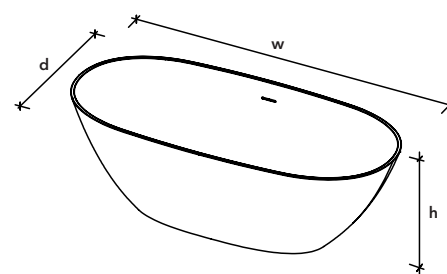

# Muse

---

Muse bath is an ode to bathing. Noble and modest at the same time. Simple, straight outlines and generous on the inside. Balanced proportions and with a very comfortable support at both sides.

## Specifications

- including pop-up waste kit with white Velluto® cover and 1 ½" bottle trap
- with integrated overflow
- not fit for third party fill or overflow systems
- capacity at overflow level 318 liters
- net weight ±101kg
- optional: Palette finish in custom NCS or RAL color possible
- optional: Soft Touch coating in custom NCS or RAL color possible