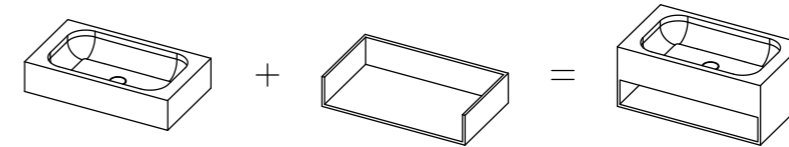

### Specifications

- seamlessly integrated
- including mounting hole(s) for bottom unit

#### Top Unit

d140 - 260mm

d261 - 450mm

**CTPU302630**  
w300 - 700mm  
w 100 - 300mm  
d 140 - 260mm  
h 150 - 300mm

**CTPU304530**  
w300 - 700mm  
w 100 - 300mm  
d 261 - 450mm  
h 150 - 300mm

#### Bottom Unit

d140 - 260mm

d261 - 450mm

**CBTU702630**  
w300 - 700mm  
w 300 - 700mm  
d 140 - 260mm  
h 150 - 300mm

**CBTU704530**  
w300 - 700mm  
w 300 - 700mm  
d 261 - 450mm  
h 150 - 300mm