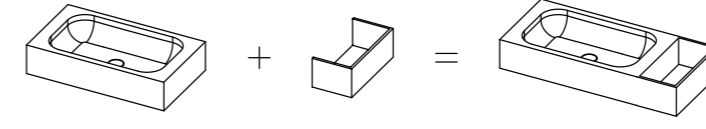

Top Unit

d140 - 260mm

d261 - 450mm

CTPU302630
w300 - 700mm
w 100 - 300mm
d 140 - 260mm
h 150 - 300mm

CTPU304530
w300 - 700mm
w 100 - 300mm
d 261 - 450mm
h 150 - 300mm