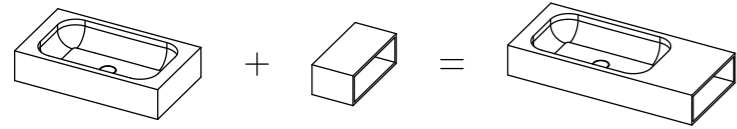

## Unit cabinet

The Unit storage space is created to compliment all of our Himacs basins and Flat shelf by integrating much-welcomed extra storage space into the designs without compromising their simple aesthetics.

Unit is available as front, side, top and bottom storage space.

Design by Marike Andeweg

White Himacs

### Specifications

- seamlessly integrated
- including mounting hole(s)

#### Side Unit

d140 - 260mm

d261 - 450mm

**CSIU302630**  
w100 - 300mm  
w 100 - 300mm  
d 140 - 260mm  
h 150 - 300mm

**CSIU304530**  
w100 - 300mm  
w 100 - 300mm  
d 261 - 450mm  
h 150 - 300mm