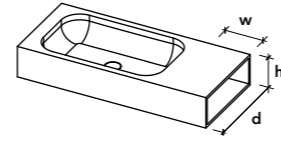

## Unit cabinet

The Unit storage space is created to compliment all of our Himacs basins and Flat shelf by integrating much-welcomed extra storage space into the designs without compromising their simple aesthetics.

Unit is available as front, side, top and bottom storage space.

Design by Marike Andeweg

White Himacs

### Specifications

- seamlessly integrated
- including mounting hole(s)

#### Side Unit

d140 - 260mm

d261 - 450mm

**CSIU302630**  
w100 - 300mm  
w 100 - 300mm  
d 140 - 260mm  
h 150 - 300mm

**CSIU304530**  
w100 - 300mm  
w 100 - 300mm  
d 261 - 450mm  
h 150 - 300mm