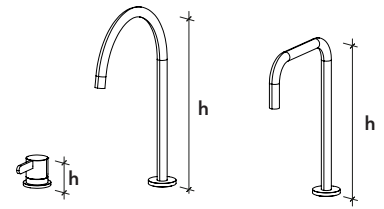

Leaf

A modest design, that matches with all our basins. At Not Only White we aim to keep it simple. But always distinctive. This is how our Leaf tap series was born.

● Stainless steel

What makes this design appealing is the 5cm long lever with rounded grip for easy use. The deck mounted mixer is flexible when it comes to its position on the surface.

The shape of the lever is inspired on the leaves of the Pagoda tree.

design by Marike Andeweg

Specifications

- deck mounted spout with 1/2" fitting
- deck mounted single lever basin mixer with 3/8"GAS warm and cold water fitting
- available as separate items or in sets
- satin stainless steel

LFSET01-SA
h350mm
rounded spout + mixer

LF241-SA
h350mm
rounded spout

LFSET02-SA
h300mm
edged spout + mixer

LF235-SA
h300mm
edged spout

LF711-SA
h57xØ40mm
single lever basin mixer

Materials and colors

Satin stainless steel