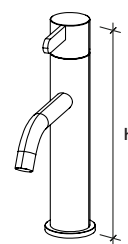

# Leaf

---

A modest design, that matches with all our basins.

At Not Only White we aim to keep it simple. But always distinctive. This is how our Leaf tap series was born.

What makes this design appealing is the 5cm long lever with rounded grip for easy use. The shape of the lever is inspired on the leaves of the Pagoda tree.

## Specifications

- deck mounted single lever mixer tap
- including 3/8" GAS warm and cold water fitting
- satin stainless steel

LF10122-SA  
h220mm